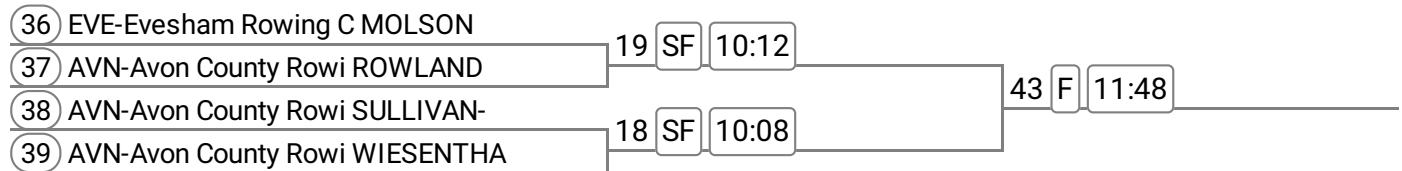

Event: 11 - W J14 1x

Sponsored by Morris Corfield