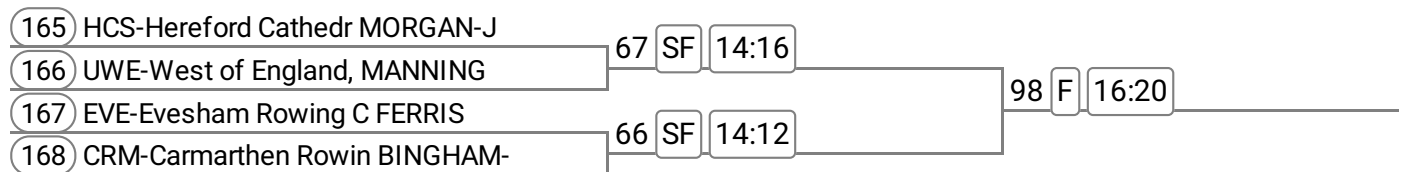

Sponsored by The Wye Clinic

Division: Afternoon Division

Event: 35 - Op 1x

Sponsored by Morris Corfield

Event: 36 - W 2x

Sponsored by Alan and Val Blake

Event: 37 - Op 4x-

Sponsored by Hereford Galvanizers