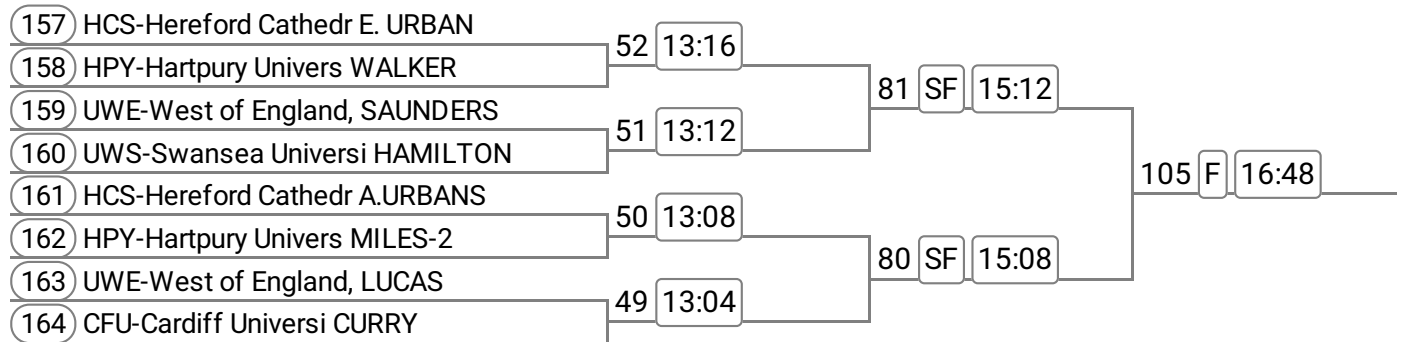

Sponsored by The Wye Clinic

Division: Afternoon Division

Event: 35 - Op 1x

Sponsored by Morris Corfield

Event: 36 - W 2x

Sponsored by Alan and Val Blake

Event: 37 - Op 4x-

Sponsored by Hereford Galvanizers