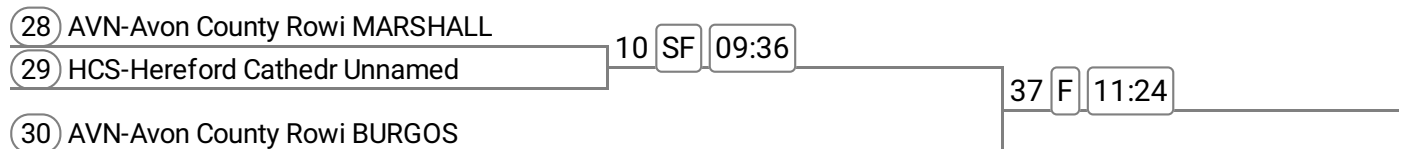

Event: 9 - Op J15 1x

Sponsored by The Wye Clinic