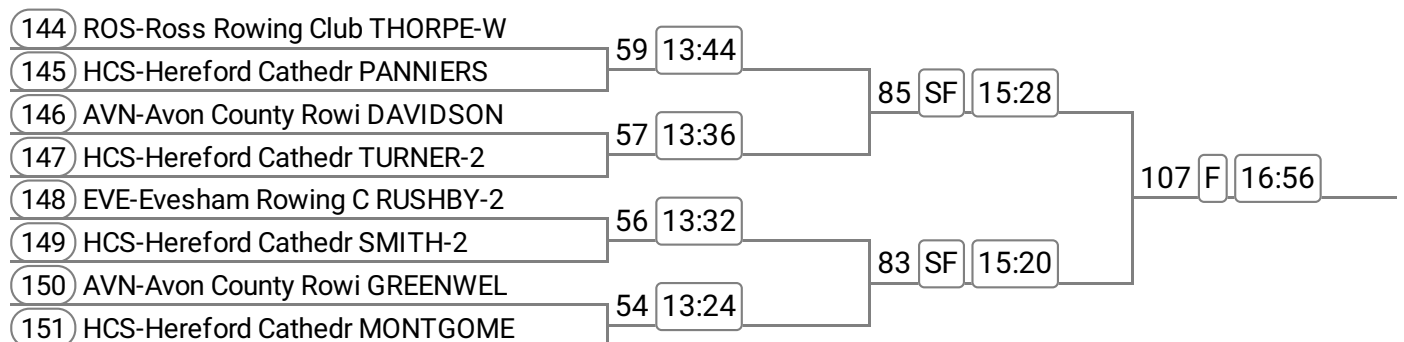

Event: 34 - W J15 1x **Band 1**

Sponsored by The Wye Clinic