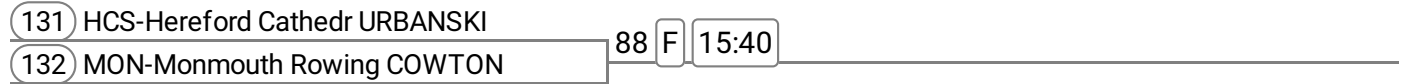

Division: Afternoon Division

Event: 31 - Op J16 1x

Sponsored by Neil Causer