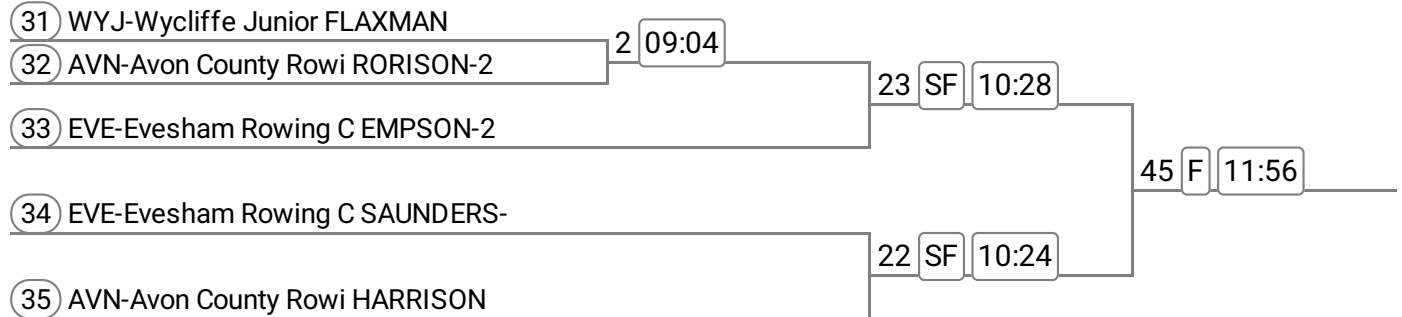

Sponsored by Judith Cowne

Event: 8 - Op MasG 1x

Sponsored by Rockfield Spirits

Event: 9 - Op J15 1x

Sponsored by The Wye Clinic

Division: Morning Division

Event: 10 - W J18 1x

Sponsored by Judith Cowne