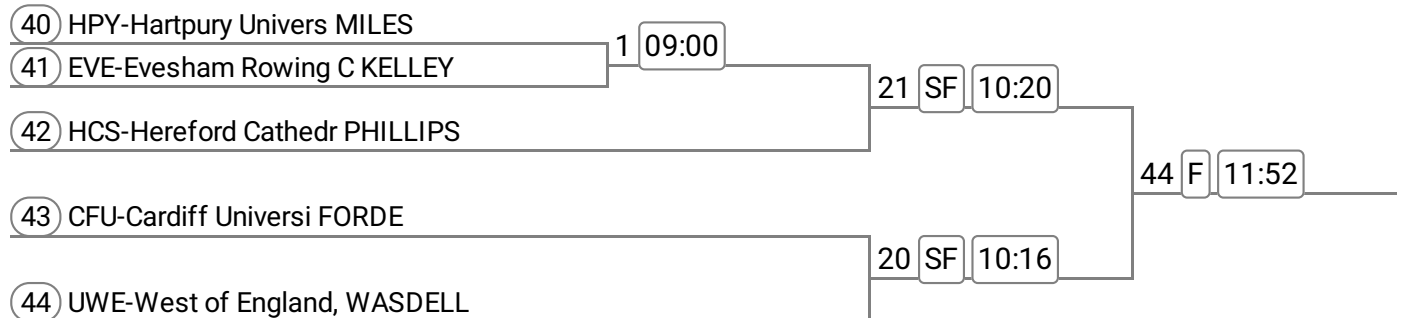

Event: 12 - W 4x-

Sponsored by West Mercia Air Conditioning