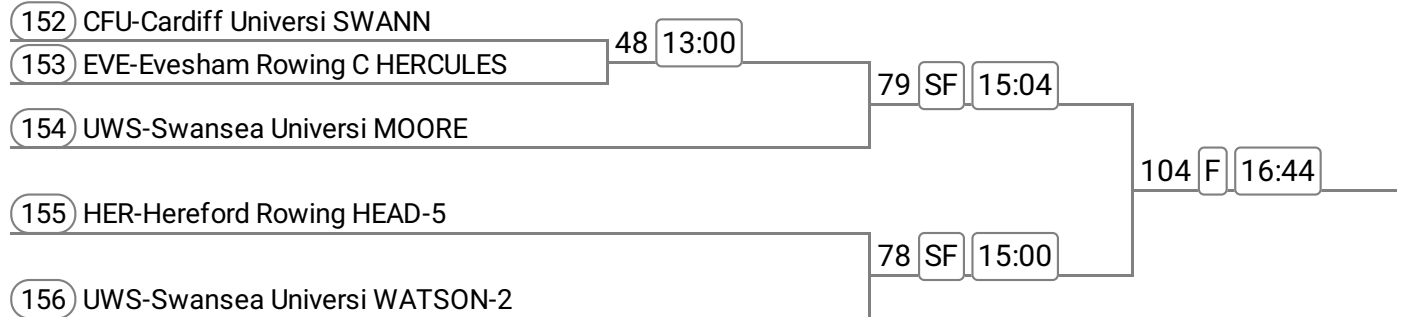

Division: Afternoon Division

Event: 35 - Op 1x

Sponsored by Morris Corfield