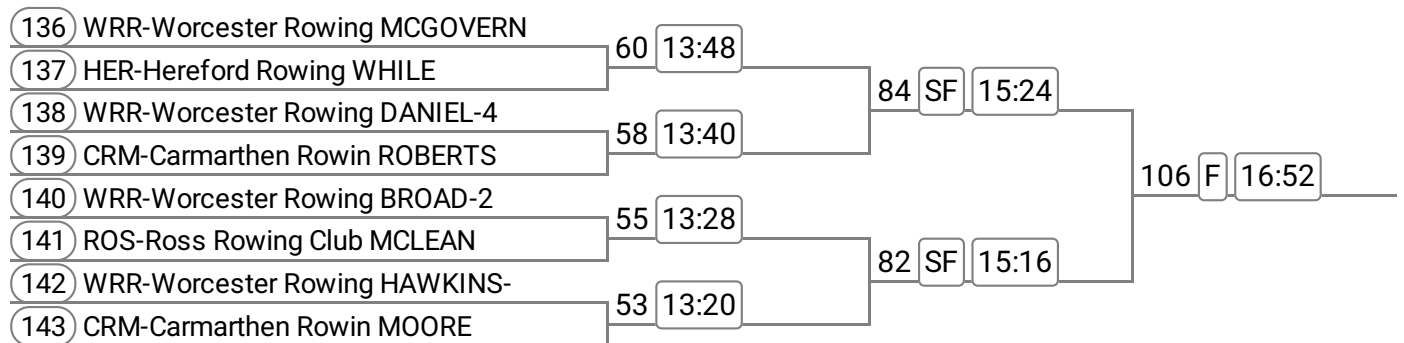

Division: Afternoon Division

Event: 31 - Op J16 1x

Sponsored by Neil Causer

Event: 32 - Op J14 1x

Sponsored by Jon Bentley-Leek

Event: 33 - W J15 1x **Band 2**

Sponsored by The Wye Clinic

Event: 34 - W J15 1x **Band 1**