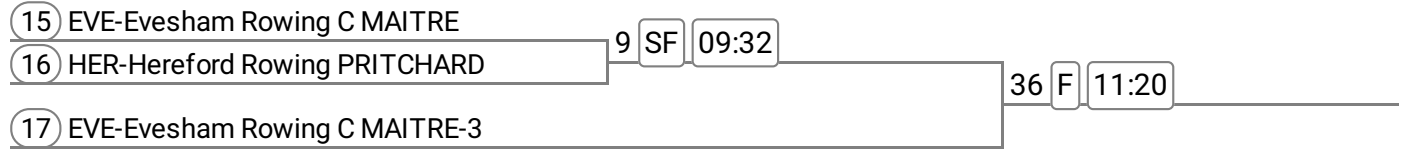

Event: 5 - Op J16 2x

Sponsored by Neil Causer

⑬ HER-Hereford Rowing WARNER	28	F	10:48	
⑭ EVE-Evesham Rowing C RICHARDS				

Division: Morning Division

Event: 6 - Op J14 2x

Sponsored by Bolts of Hereford

Event: 7 - W J15 2x