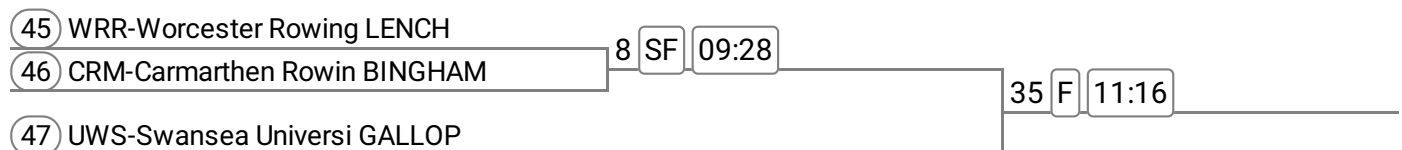

Event: 11 - W J14 1x

Sponsored by Morris Corfield

Event: 12 - W 4x-

Sponsored by West Mercia Air Conditioning

Event: 13 - Op Low CRI 4+

Sponsored by Morris Corfield

Division: Morning Division

Event: 14 - W 1x