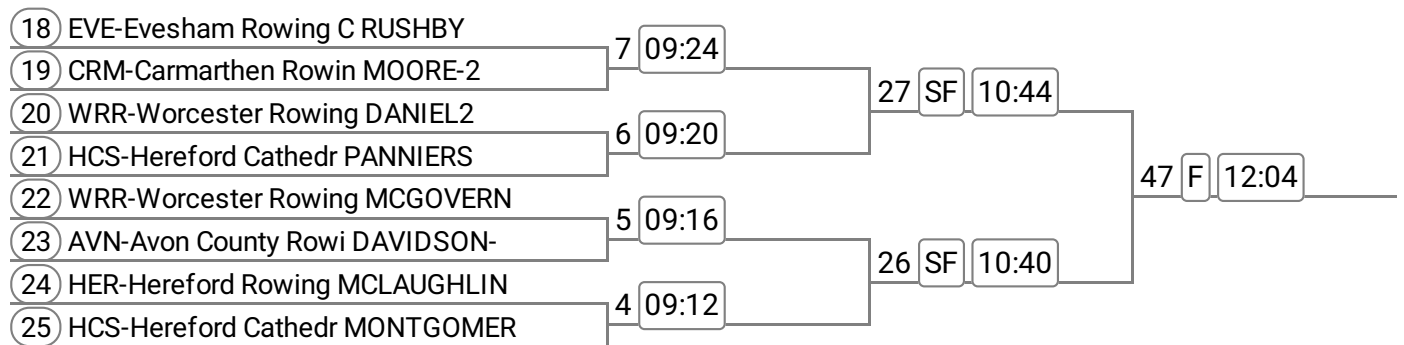

Event: 7 - W J15 2x

Sponsored by Judith Cowne