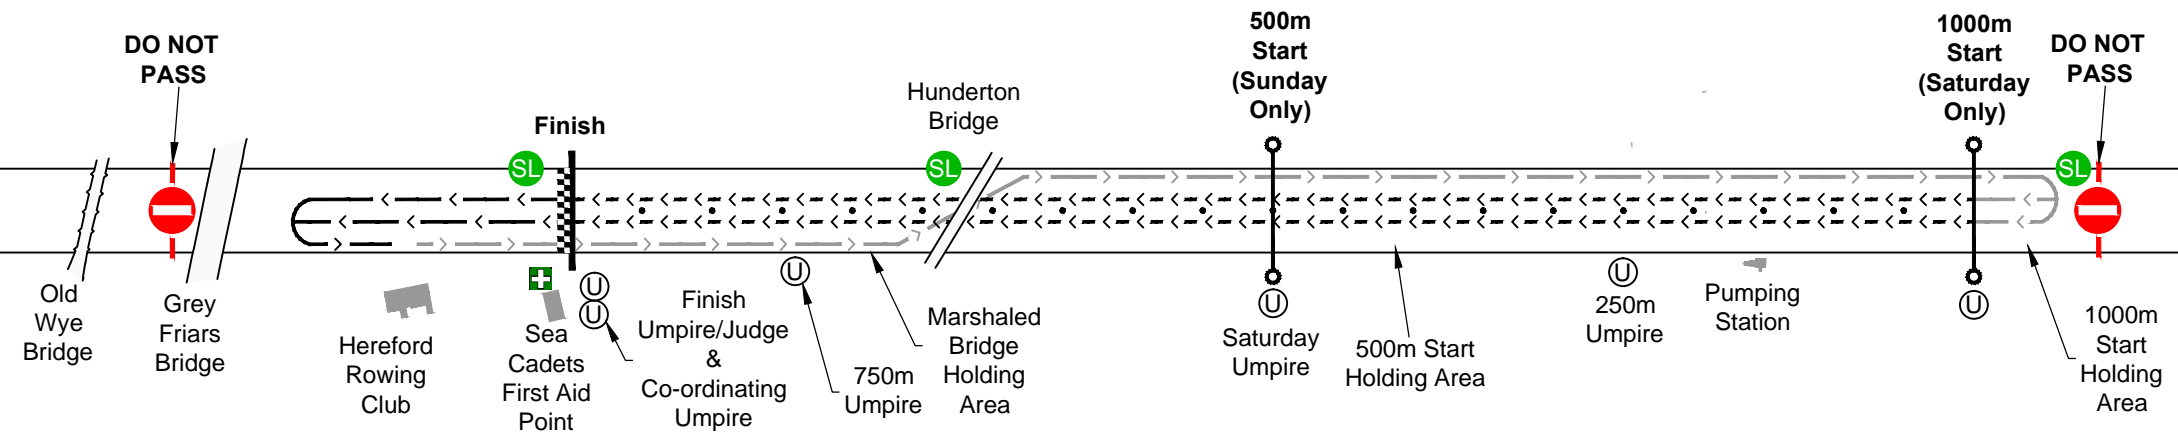

Hereford City Regatta Course Plan

Hunderton Station

Clubhouse Station

- Key:
- >—— To The Start
 - >->->- Racing
 - >—— Landing
 - Ⓢ Umpire Position
 - Ⓛ Safety Launch

The Highest numbered crew will take the Clubhouse Station