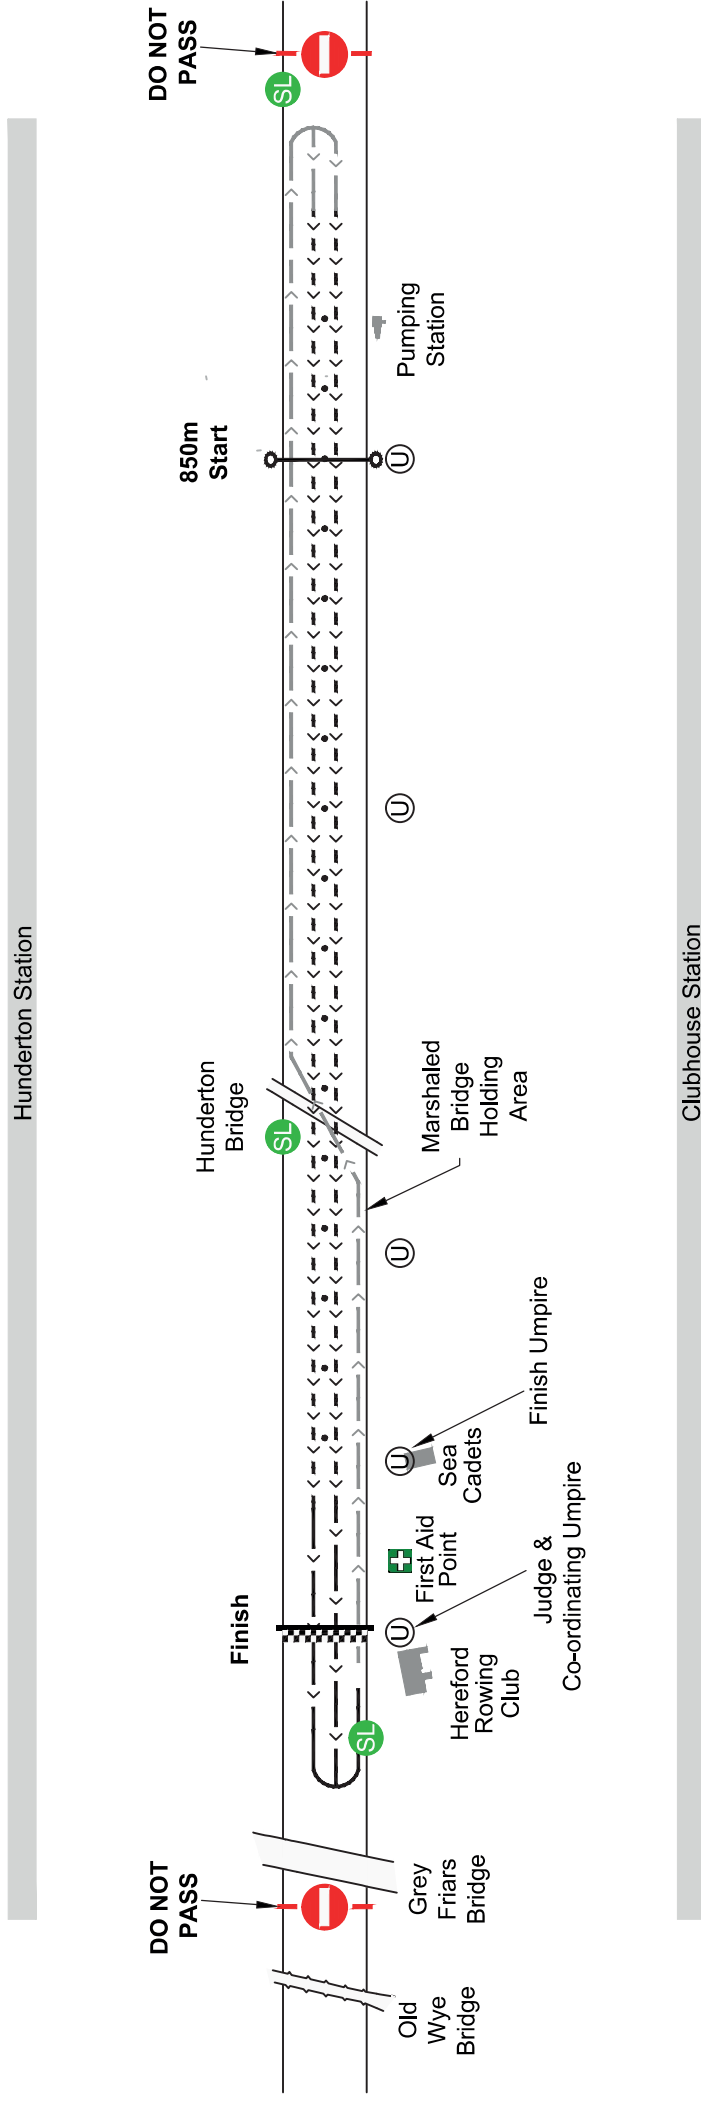

# Hereford City Regatta Course Plan

The Highest numbered crew will take the Clubhouse Station

*Crews are not allowed to practice starts or row full pressure on the course at any time, other than when actually racing. Any crew seen contravening this will be penalised with an official warning.*